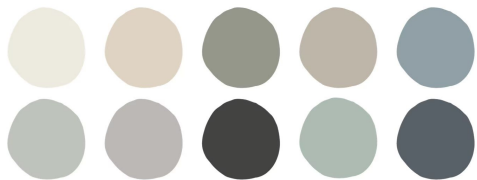

Yearbook Theme 24-25

Google Classroom: hegbpsl

Cottagecore

Our GOAL

Our Color Theme

SS

MS Girls

MS Boys

Common Color

Color theme

SHERWIN WILLIAMS

COTTAGE FARMHOUSE

WHOLE HOUSE - PAINT COLOR PALETTE

THE ENGLISH COUNTRY *paint colors*

PAINT COLOR PALETTE

Cottage

Andelia Road
HOME

Yearbook Font

Heading

[Le Monde Livre | Adobe Fonts](#)

<https://www.dafont.com/milky-vintage.font>

<https://www.dafont.com/vintage-rough.font>

VINTAGE ROUGH

Body Copy